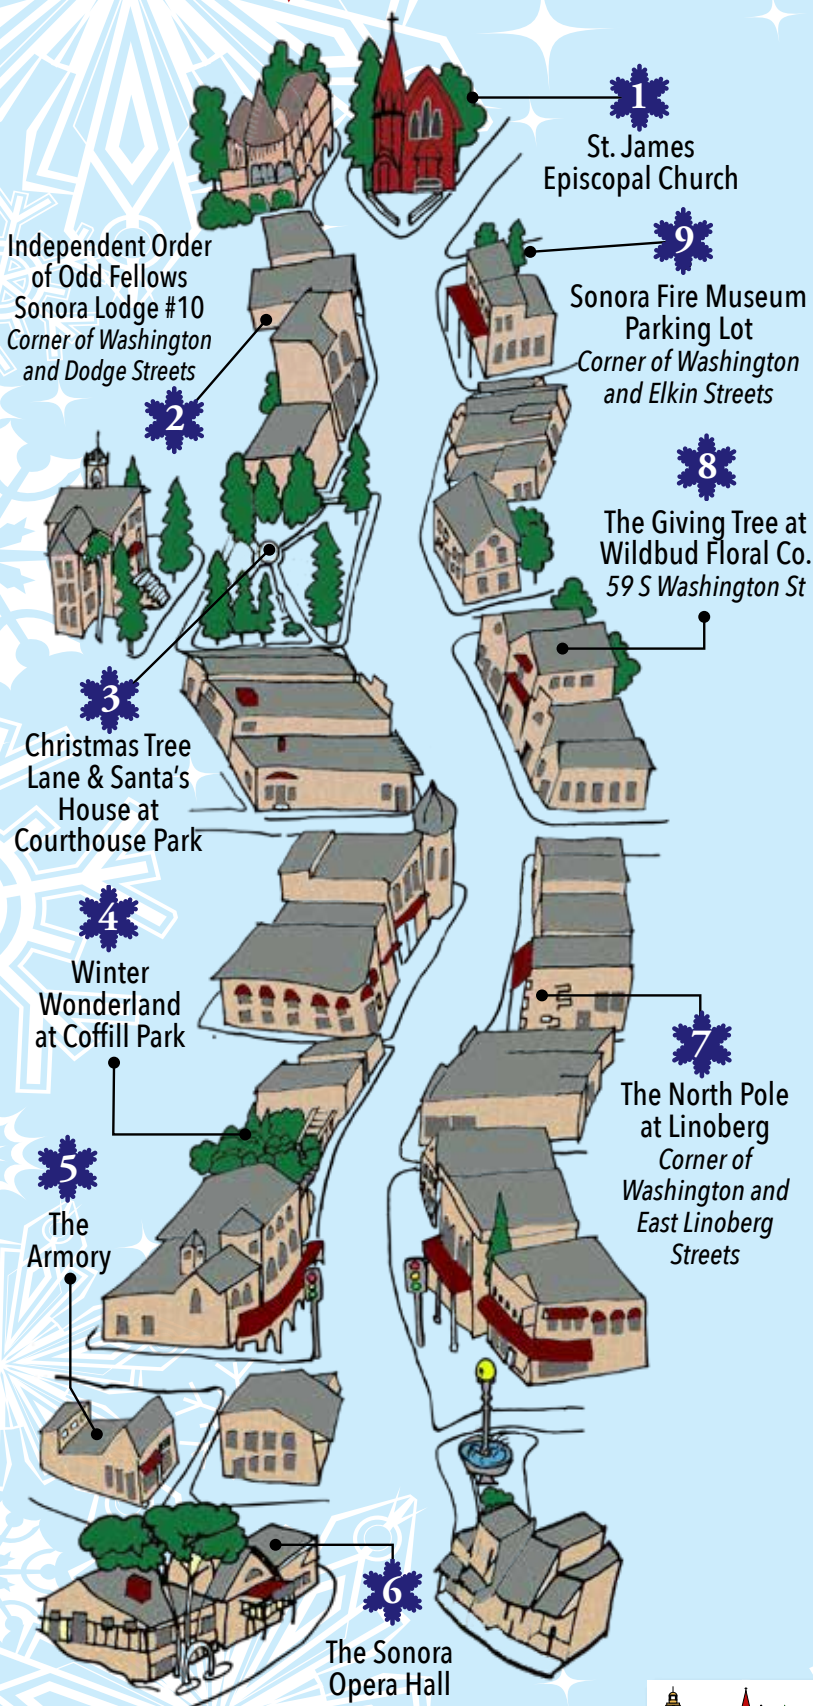

# Christmas Town Sonora

## Inaugural Lighting Ceremony of Downtown Sonora with SRT Jr

November 23rd, 5:30 p.m.

❄️ City of Sonora Fire Museum Parking Lot

## City of Sonora 39th Annual Historic Downtown Christmas Parade

November 25th, 6:00 p.m.

Downtown Sonora

## The Giving Tree

November 25th – December 23th

❄️ Wildbud Floral Co.